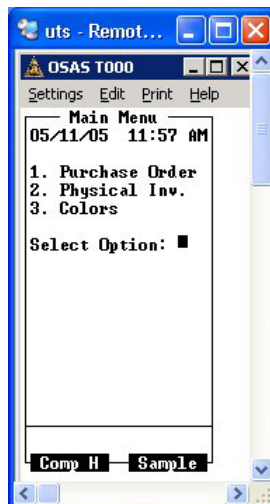

The Microsoft solution operates via a RDP connection to your OSAS Windows 2003 Terminal Server.