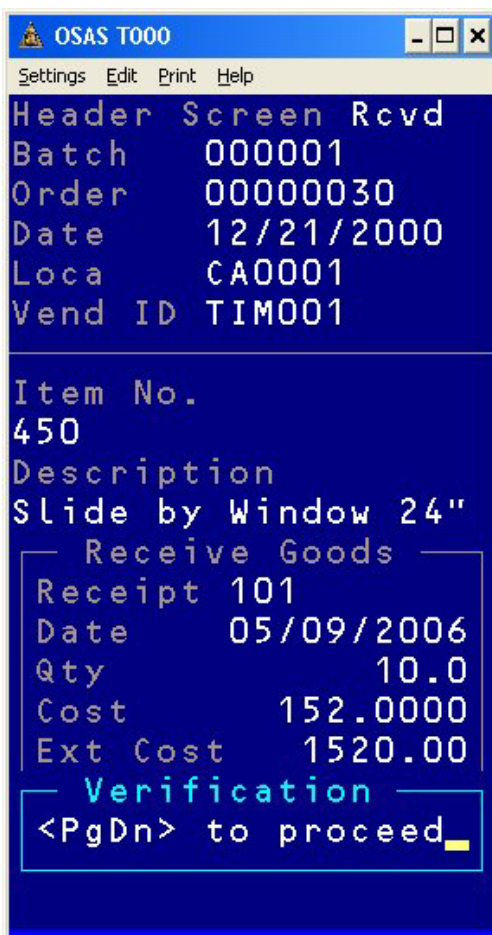

RCG OSAS Handheld Screen Shots - Purchase Order