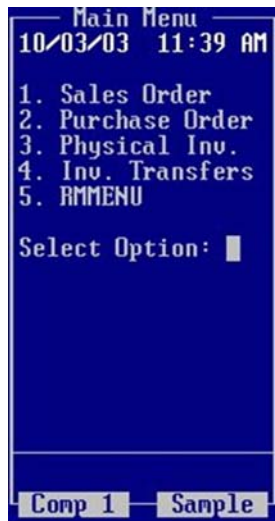

Wireless OSAS Handheld Applications

Imagine having your inventory quantities updated the moment goods are received at your facility. We can help you speed up Sales Order verification by updating the invoice quantities as you pick the order, even print the invoice from the handheld unit. Freely roam about your warehouse using a handheld device with a real-time 802.11 (Wi-Fi) connection to your OSAS information. You can now easily perform a physical count with single step entry of the quantities. Response Computer Group has developed a suite of handheld OSAS applications that allow you to do all this and much more!

Our Unix/Linux solution operates via a telnet session from the handheld device to the OSAS server.

M7100
Wireless Hand-Held
Terminal