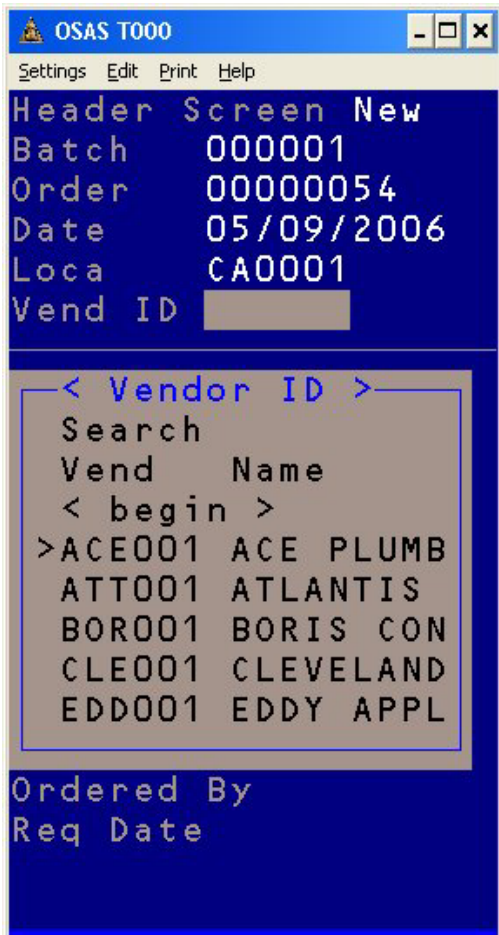

RCG OSAS Handheld Screen Shots - Purchase Order