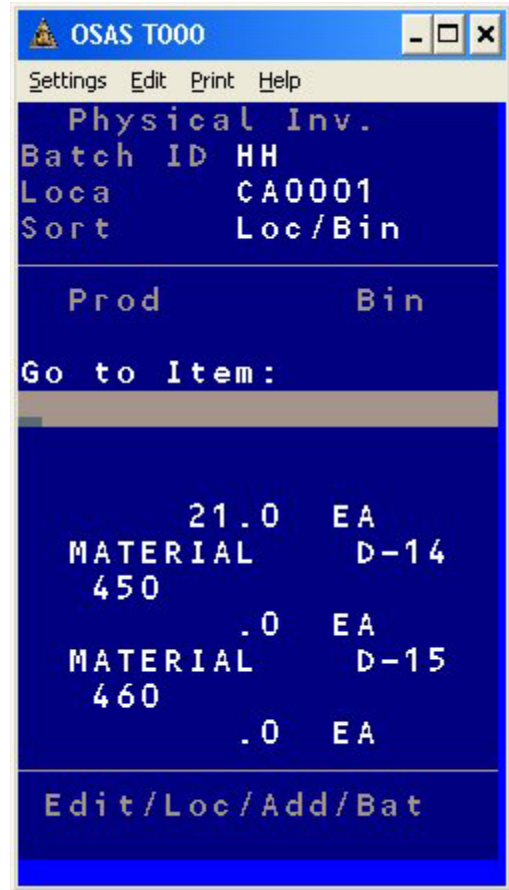

RCG OSAS Handheld Screen Shots - Physical Inventory Application