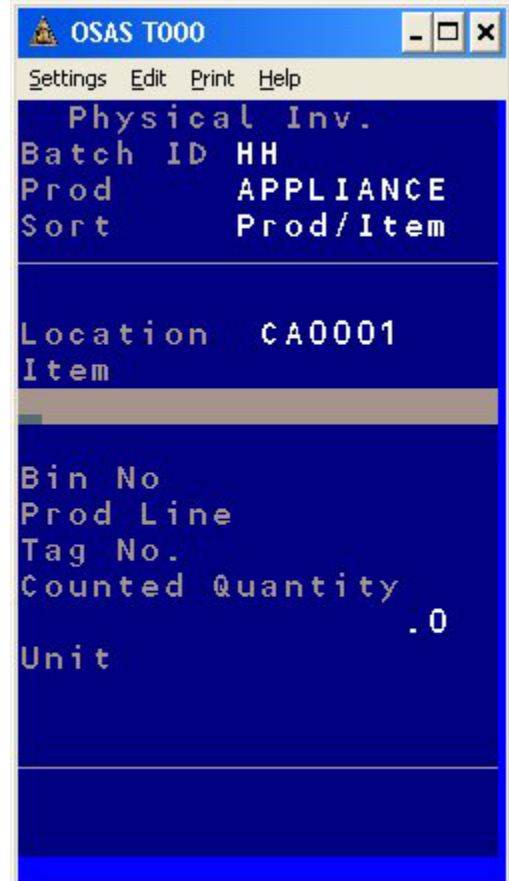

RCG OSAS Handheld Screen Shots - Physical Inventory Application