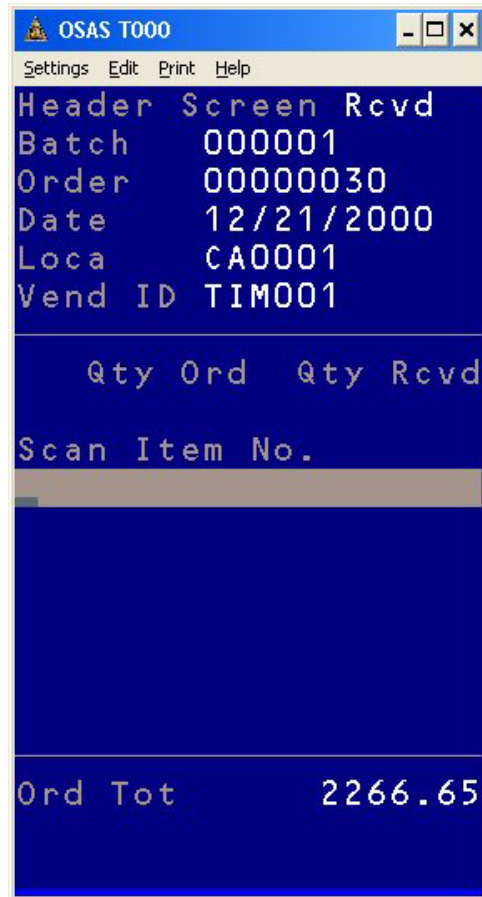

RCG OSAS Handheld Screen Shots - Purchase Order