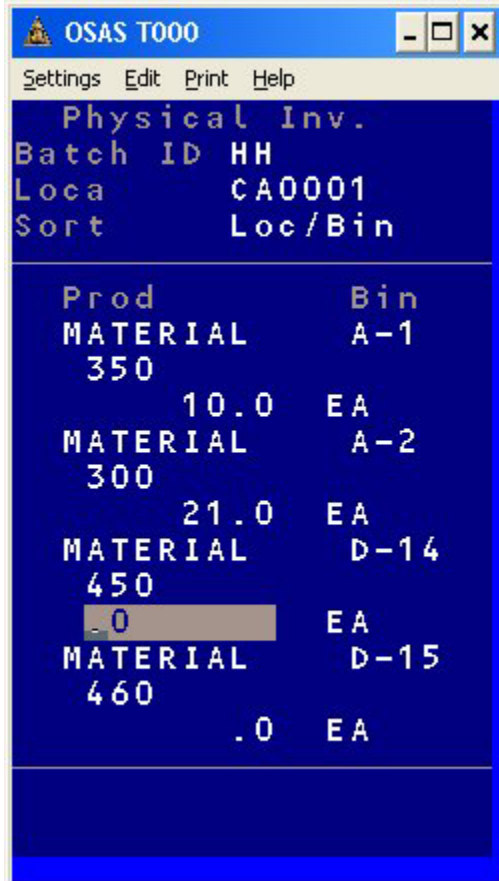

RCG OSAS Handheld Screen Shots - Physical Inventory Application